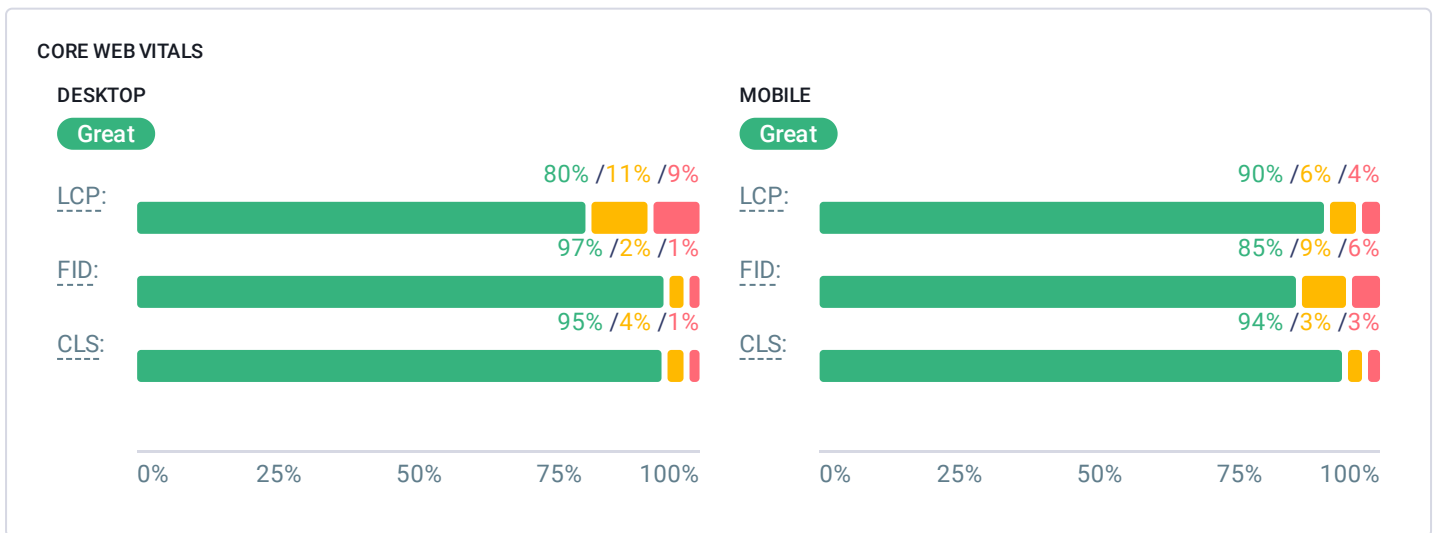

Website Audit

www.buscadorprop.com.ar

TOP ISSUES

✘ 3XX JavaScript file	2937
✘ External JavaScript and CSS files with 3XX, 4XX or 5XX	2937
✘ No inbound links	365
✘ Duplicate description	85
✘ URLs with duplicate page titles	62