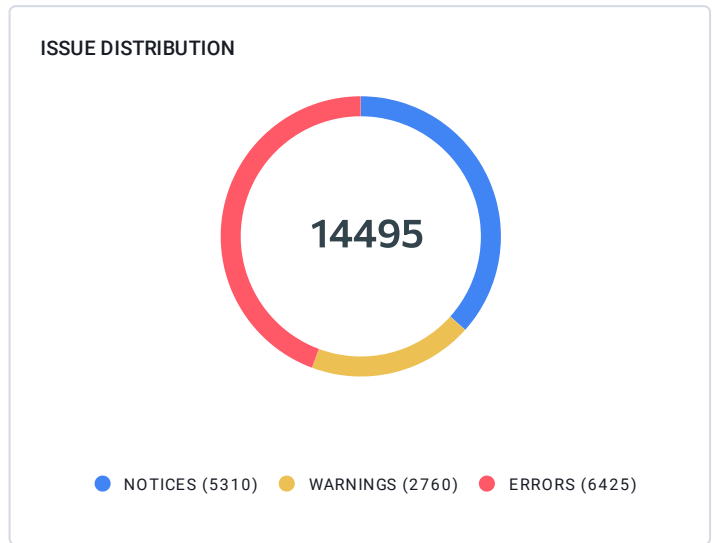

Website Audit

www.buscadorprop.com.ar

TOP ISSUES

✘ 3XX JavaScript file	2937
✘ External JavaScript and CSS files with 3XX, 4XX or 5XX	2937
✘ No inbound links	365
✘ Duplicate description	85
✘ URLs with duplicate page titles	62

DOMAIN METRICS

📅 Domain expiration	N/A
↔️ Backlinks	798,902
📍 Referring domains	2225
🔍 Domain Trust	73

🅒 Pages in Yahoo!	
🅒 Pages in Google	90,400 ▼10.6K
🅒 Pages in Bing	NaN

PAGE INDEXATION

LINK ATTRIBUTES

📄 Title		🚫 62 ▲8	⚠️ 135 ▲8
ISSUES	PAGES	NEW	FIXED
🚫 URLs with duplicate page titles	62 ▲8	62	54
⚠️ Title too long	134 ▼72	134	206
⚠️ Title too short	1 ▼8	1	9

📄 Description		🚫 85 ▲8	⚠️ 543 ▲8
ISSUES	PAGES	NEW	FIXED
⚠️ Description missing	1	1	1
🚫 Duplicate description	85 ▲8	85	77

ISSUES	PAGES	NEW	FIXED
No inbound links	365 ▲72	365	293
Too many links	1	1	1
Internal links missing anchor	395 ▼196	395	591
External Links	0	0	
ISSUES	PAGES	NEW	FIXED
External links missing anchor	395 ▼196	395	591
External links Timed out	25 ▲9	25	16
Images	0	396	
ISSUES	PAGES	NEW	FIXED
Alt text missing	396 ▼196	396	592
Mobile Optimization	0	519	
ISSUES	PAGES	NEW	FIXED
Minimum text to HTML ratio	519 ▲52	519	467
AMP	0	0	
ISSUES	PAGES	NEW	FIXED
No AMP pages used	1	0	0