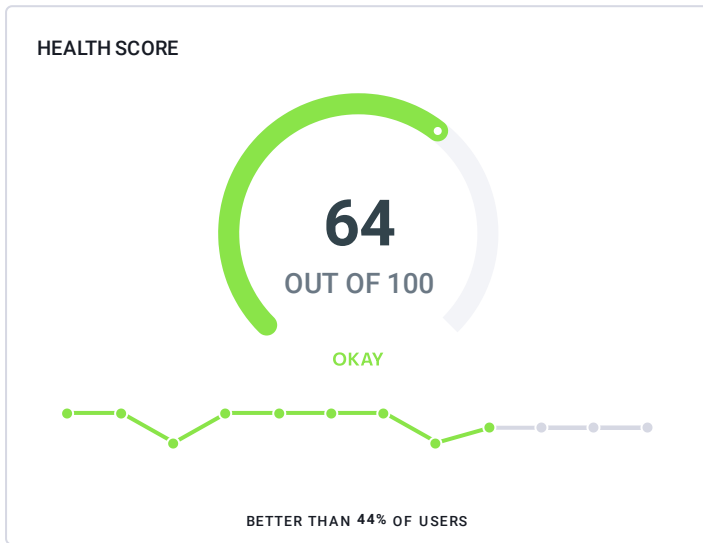

Website Audit

www.buscadorprop.com.ar

TOP ISSUES

✘ 3XX JavaScript file	2937
✘ External JavaScript and CSS files with 3XX, 4XX or 5XX	2937
✘ No inbound links	365
✘ Duplicate description	85
✘ URLs with duplicate page titles	62