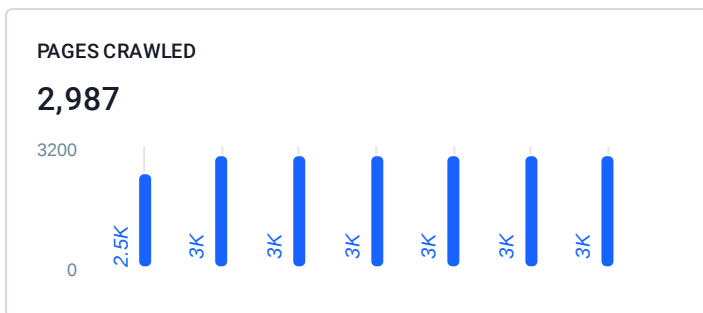

Website Audit

www.buscadorprop.com.ar

TOP ISSUES

✘ 3XX JavaScript file	2937
✘ External JavaScript and CSS files with 3XX, 4XX or 5XX	2937
✘ No inbound links	365
✘ Duplicate description	85
✘ URLs with duplicate page titles	62