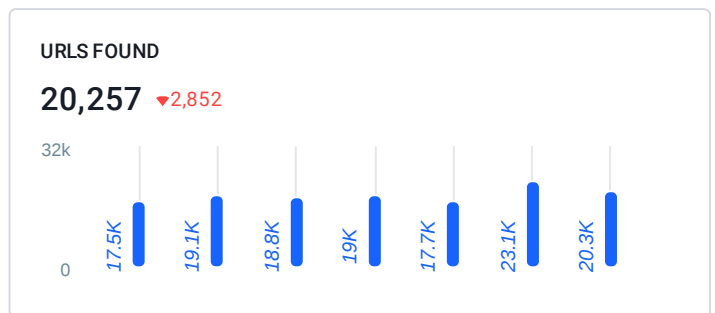

Website Audit

www.buscadorprop.com.ar

TOP ISSUES

✘ 3XX JavaScript file	2937
✘ External JavaScript and CSS files with 3XX, 4XX or 5XX	2937
✘ No inbound links	365
✘ Duplicate description	85
✘ URLs with duplicate page titles	62